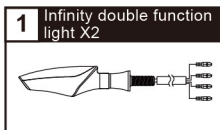

- Thank you for purchasing the KOSO Infinity Double function Light. Before installing, please read the instruction carefully and keep it for future reference.

⚠ ATTENTION!

- For installation, please follow the steps described in manual. Any damage caused by wrong installation shall be imputed to the users.
- Do not disassemble or change any parts excluding the manual description.
- The interior examination or maintenance should be executed by our professionals.

⊙ MARK MEANING:

NOTE You could get the installation details from the information behind the mark.

1 Accessories

NOTE Please contact your local distributor if the items received are not the same as the one listed above.