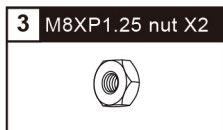

- Thank you for purchasing the KOSO Infinity Double function Light. Before installing, please read the instruction carefully and keep it for future reference.

⚠ ATTENTION!

- For installation, please follow the steps described in manual. Any damage caused by wrong installation shall be imputed to the users.
- Do not disassemble or change any parts excluding the manual description.
- The interior examination or maintenance should be executed by our professionals.

⊙ MARK MEANING:

NOTE You could get the installation details from the information behind the mark.

1 Accessories